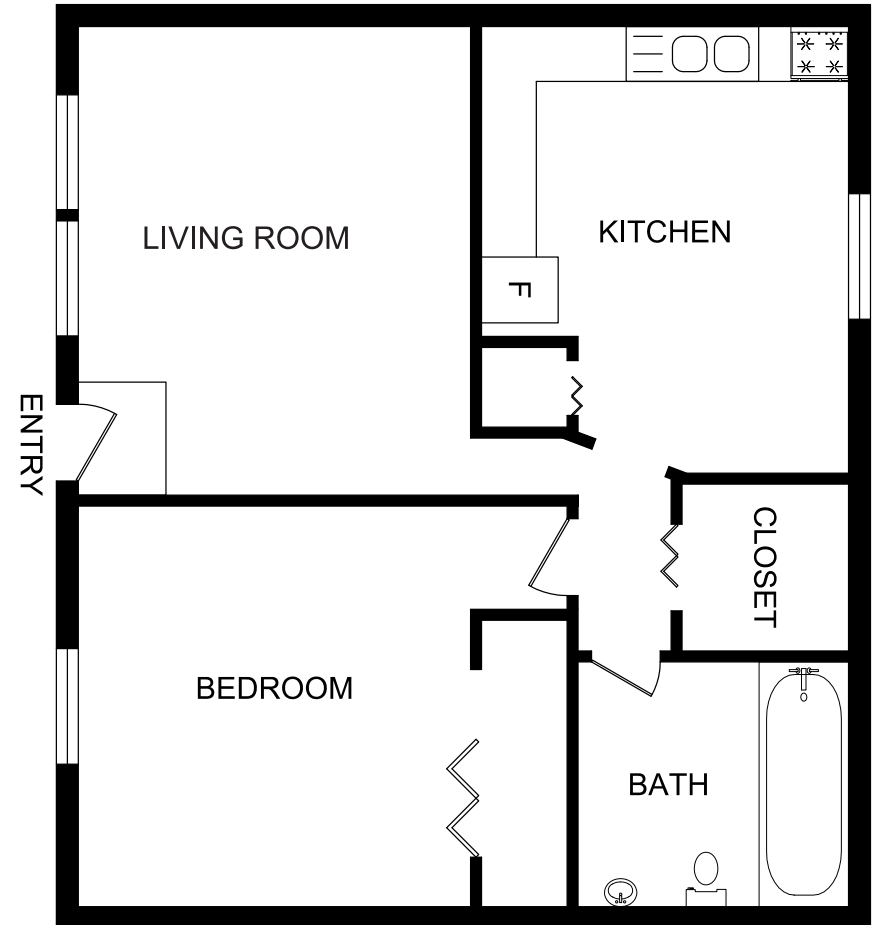

DOUGLAS PARK
A p a r t m e n t s

Alton
1 bedroom/1 bath room
Approximately 550 square feet

Interior Luxuries Include:

- Carpet
- Frost-Free Refrigerator
- Large eat-in kitchen with electric range
- Oak-Tone Cabinet
- Spacious Floorplans
- Generous closets
- Mini-Blinds
- Tiled Floors in Kitchen, Entry and Bath
- Large floor plans with great design

Community Distinctions include:

- Two large playgrounds
- On-Site Laundry Facilities
- Community room
- Located close to shopping, entertainment and schools
- Superior resident service

401 Douglas Park, Louisville, KY 40214
(502) 361-0129 * (502) 361-3058 fax
www.douglasparkapts.com

The floor plans may vary from this illustration due to design configuration. Not all features are available in every floor plan. Square footages and room dimensions are approximate.