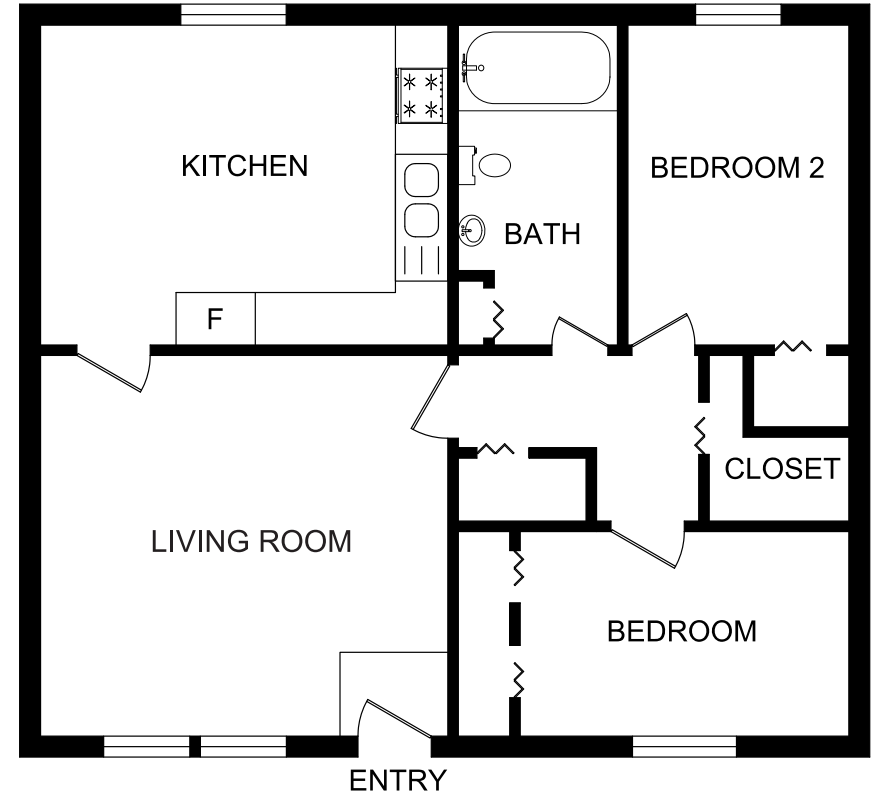

DOUGLAS PARK
A p a r t m e n t s

Bedford
2 bedroom/1 bath room
Approximately 689 square feet

Interior Luxuries Include:

- Carpet
- Frost-Free Refrigerator
- Large eat-in kitchen with electric range
- Oak-Tone Cabinet
- Spacious Floorplans
- Generous closets
- Mini-Blinds
- Tiled Floors in Kitchen, Entry and Bath
- Large floor plans with great design

Community Distinctions include:

- Two large playgrounds
- On-Site Laundry Facilities
- Community room
- Located close to shopping, entertainment and schools
- Superior resident service

401 Douglas Park Dr., Louisville, KY 40214
(502) 361-0129 * (502) 361-3058 fax
www.douglasparkapts.com

The floor plans may vary from this illustration due to design configuration. Not all features are available in every floor plan. Square footages and room dimensions are approximate.